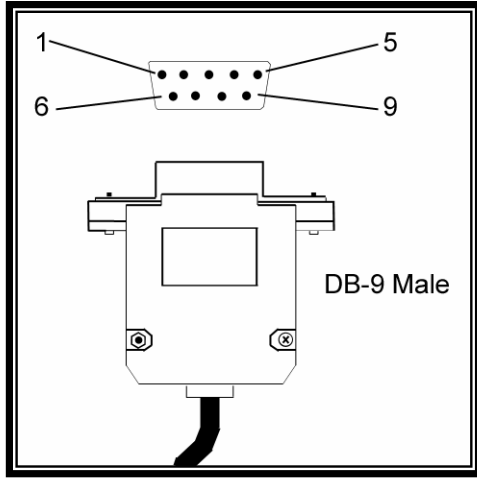

PC-100

Atron Systems, Inc.

PC-100 to Swintec 25 Pin Interface Cable

<http://www.atronsystems.com/techs.htm>

12-26-2001

600-00D01-02003M